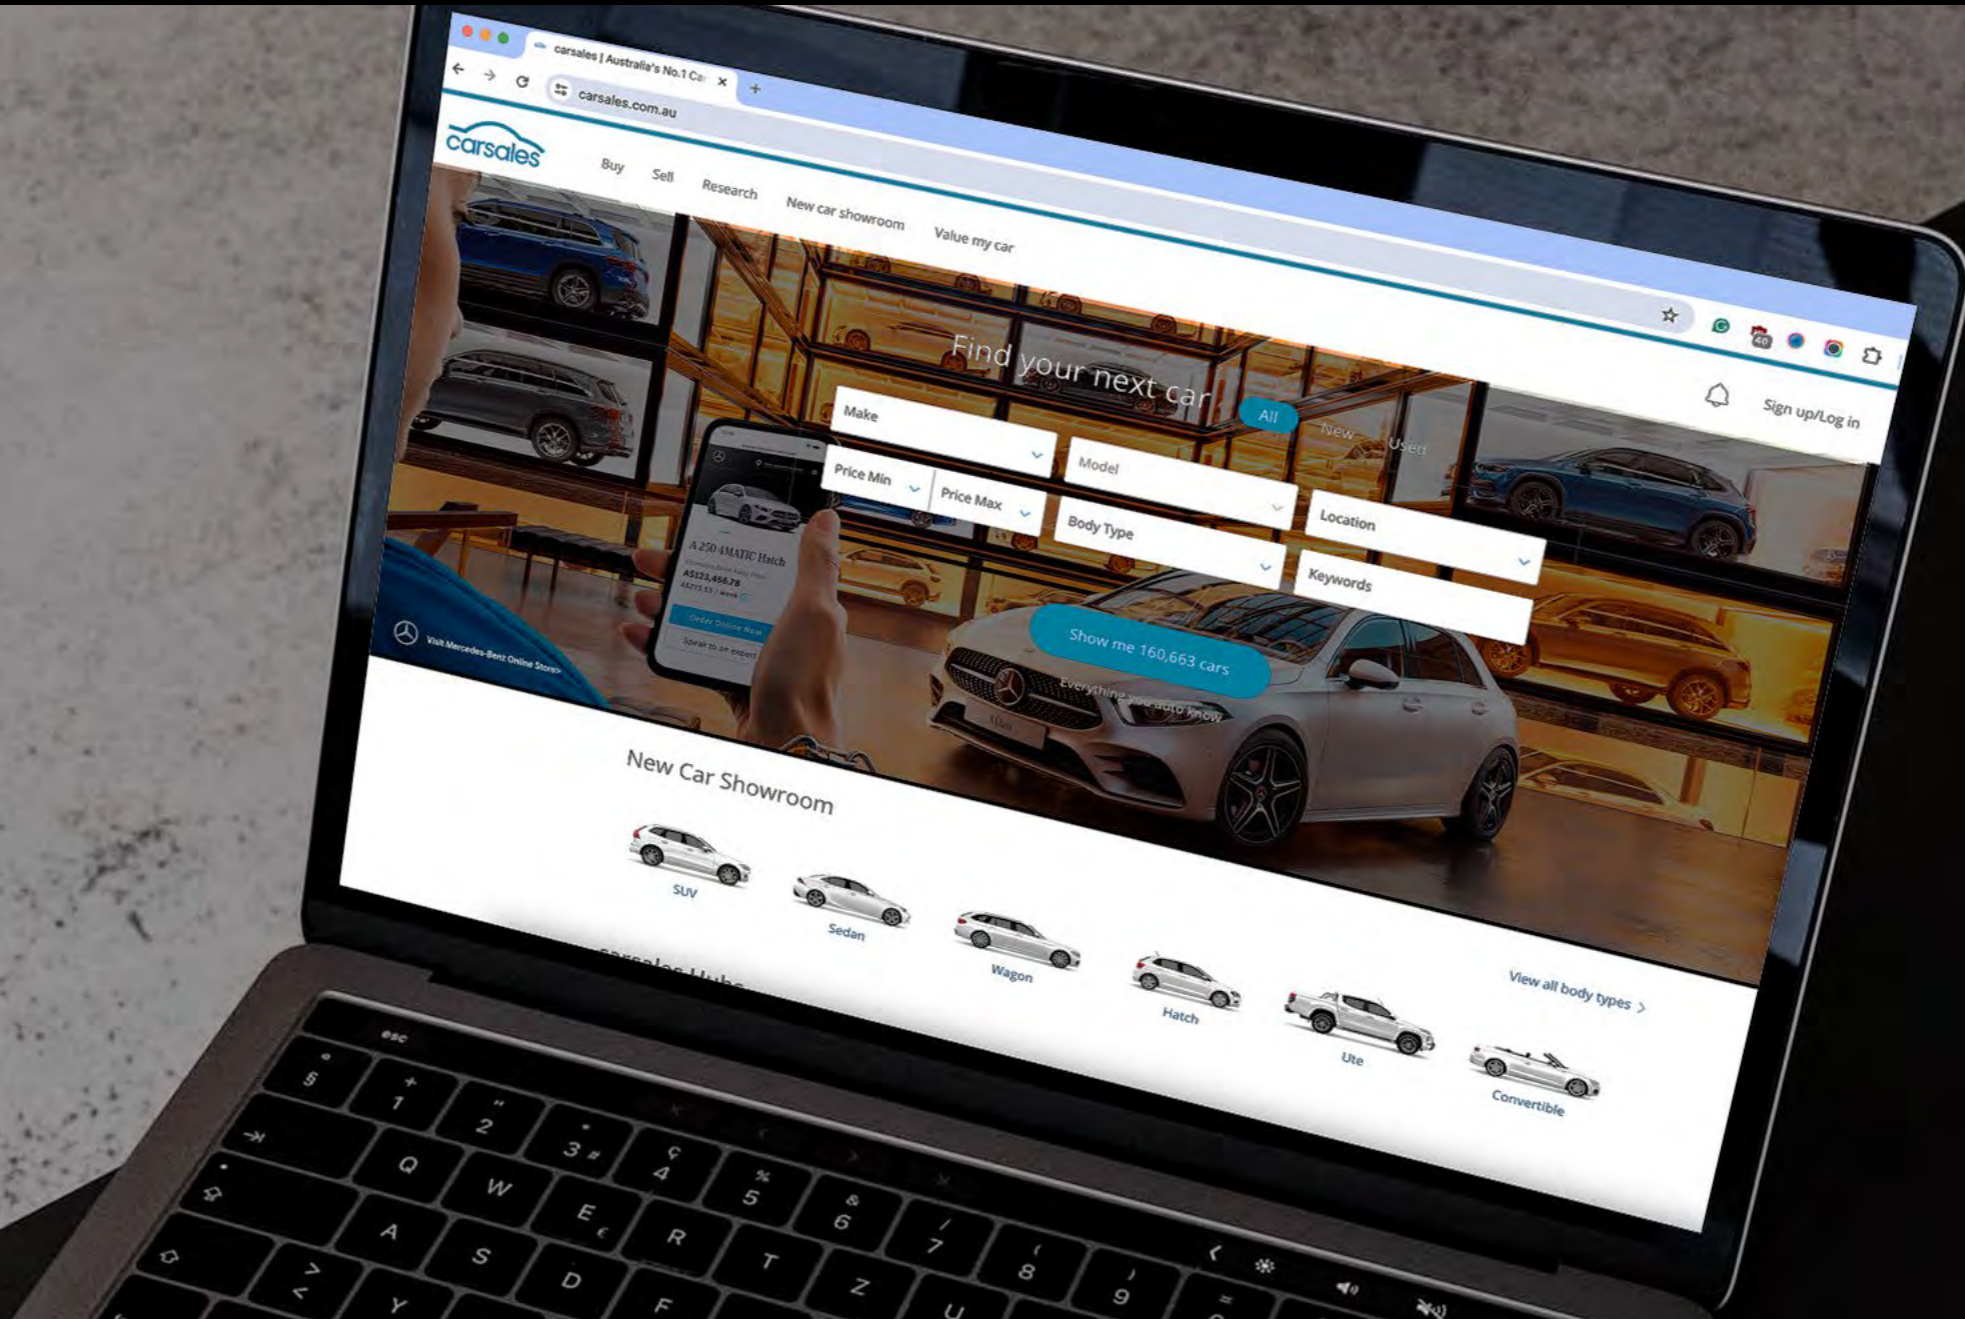

Hoddle St, Victoria

Cnr Flinders & Elizabeth street CBD, Victoria

EQC

DIGITAL

HOMEPAGE TAKEOVER & HIGH IMPACT BANNER

HOMEPAGE HIGH IMPACT

CARSALES

HOMEPAGE FIREPLACE

DRIVE.COM.AU

DRIVE

HANGTIME PLACEMENTS

PLAYGROUND XYZ

1

Scrolling up reveals the ad.

2

3