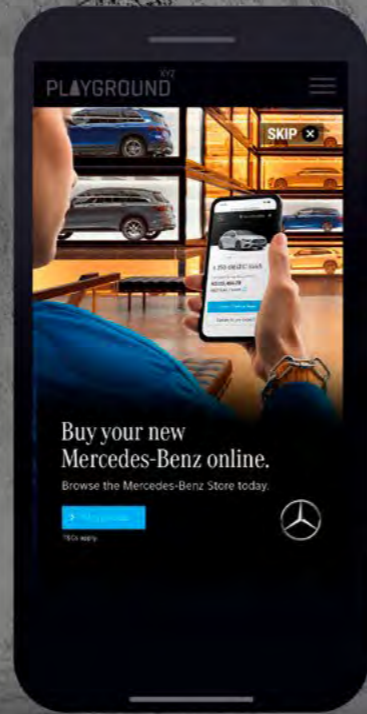

DRIVE.COM.AU

DRIVE

HANGTIME PLACEMENTS

PLAYGROUND XYZ

1

Scrolling up reveals the ad.

2

3

The full ad is revealed. The headline, subline and CTA appear on screen.

4

Viewers can now interact with the ad. Swiping up or down moves the image within the screen, revealing the artwork not originally in view.

5

Swiping up, the vehicle is now in full view. To leave the ad, viewers continue scrolling.

6

Scrolling up more moves the ad to the top of the page.

DIGITAL

HOMEPAGE TAKEOVER & HIGH IMPACT BANNER

DIGITAL BANNER STORYBOARD