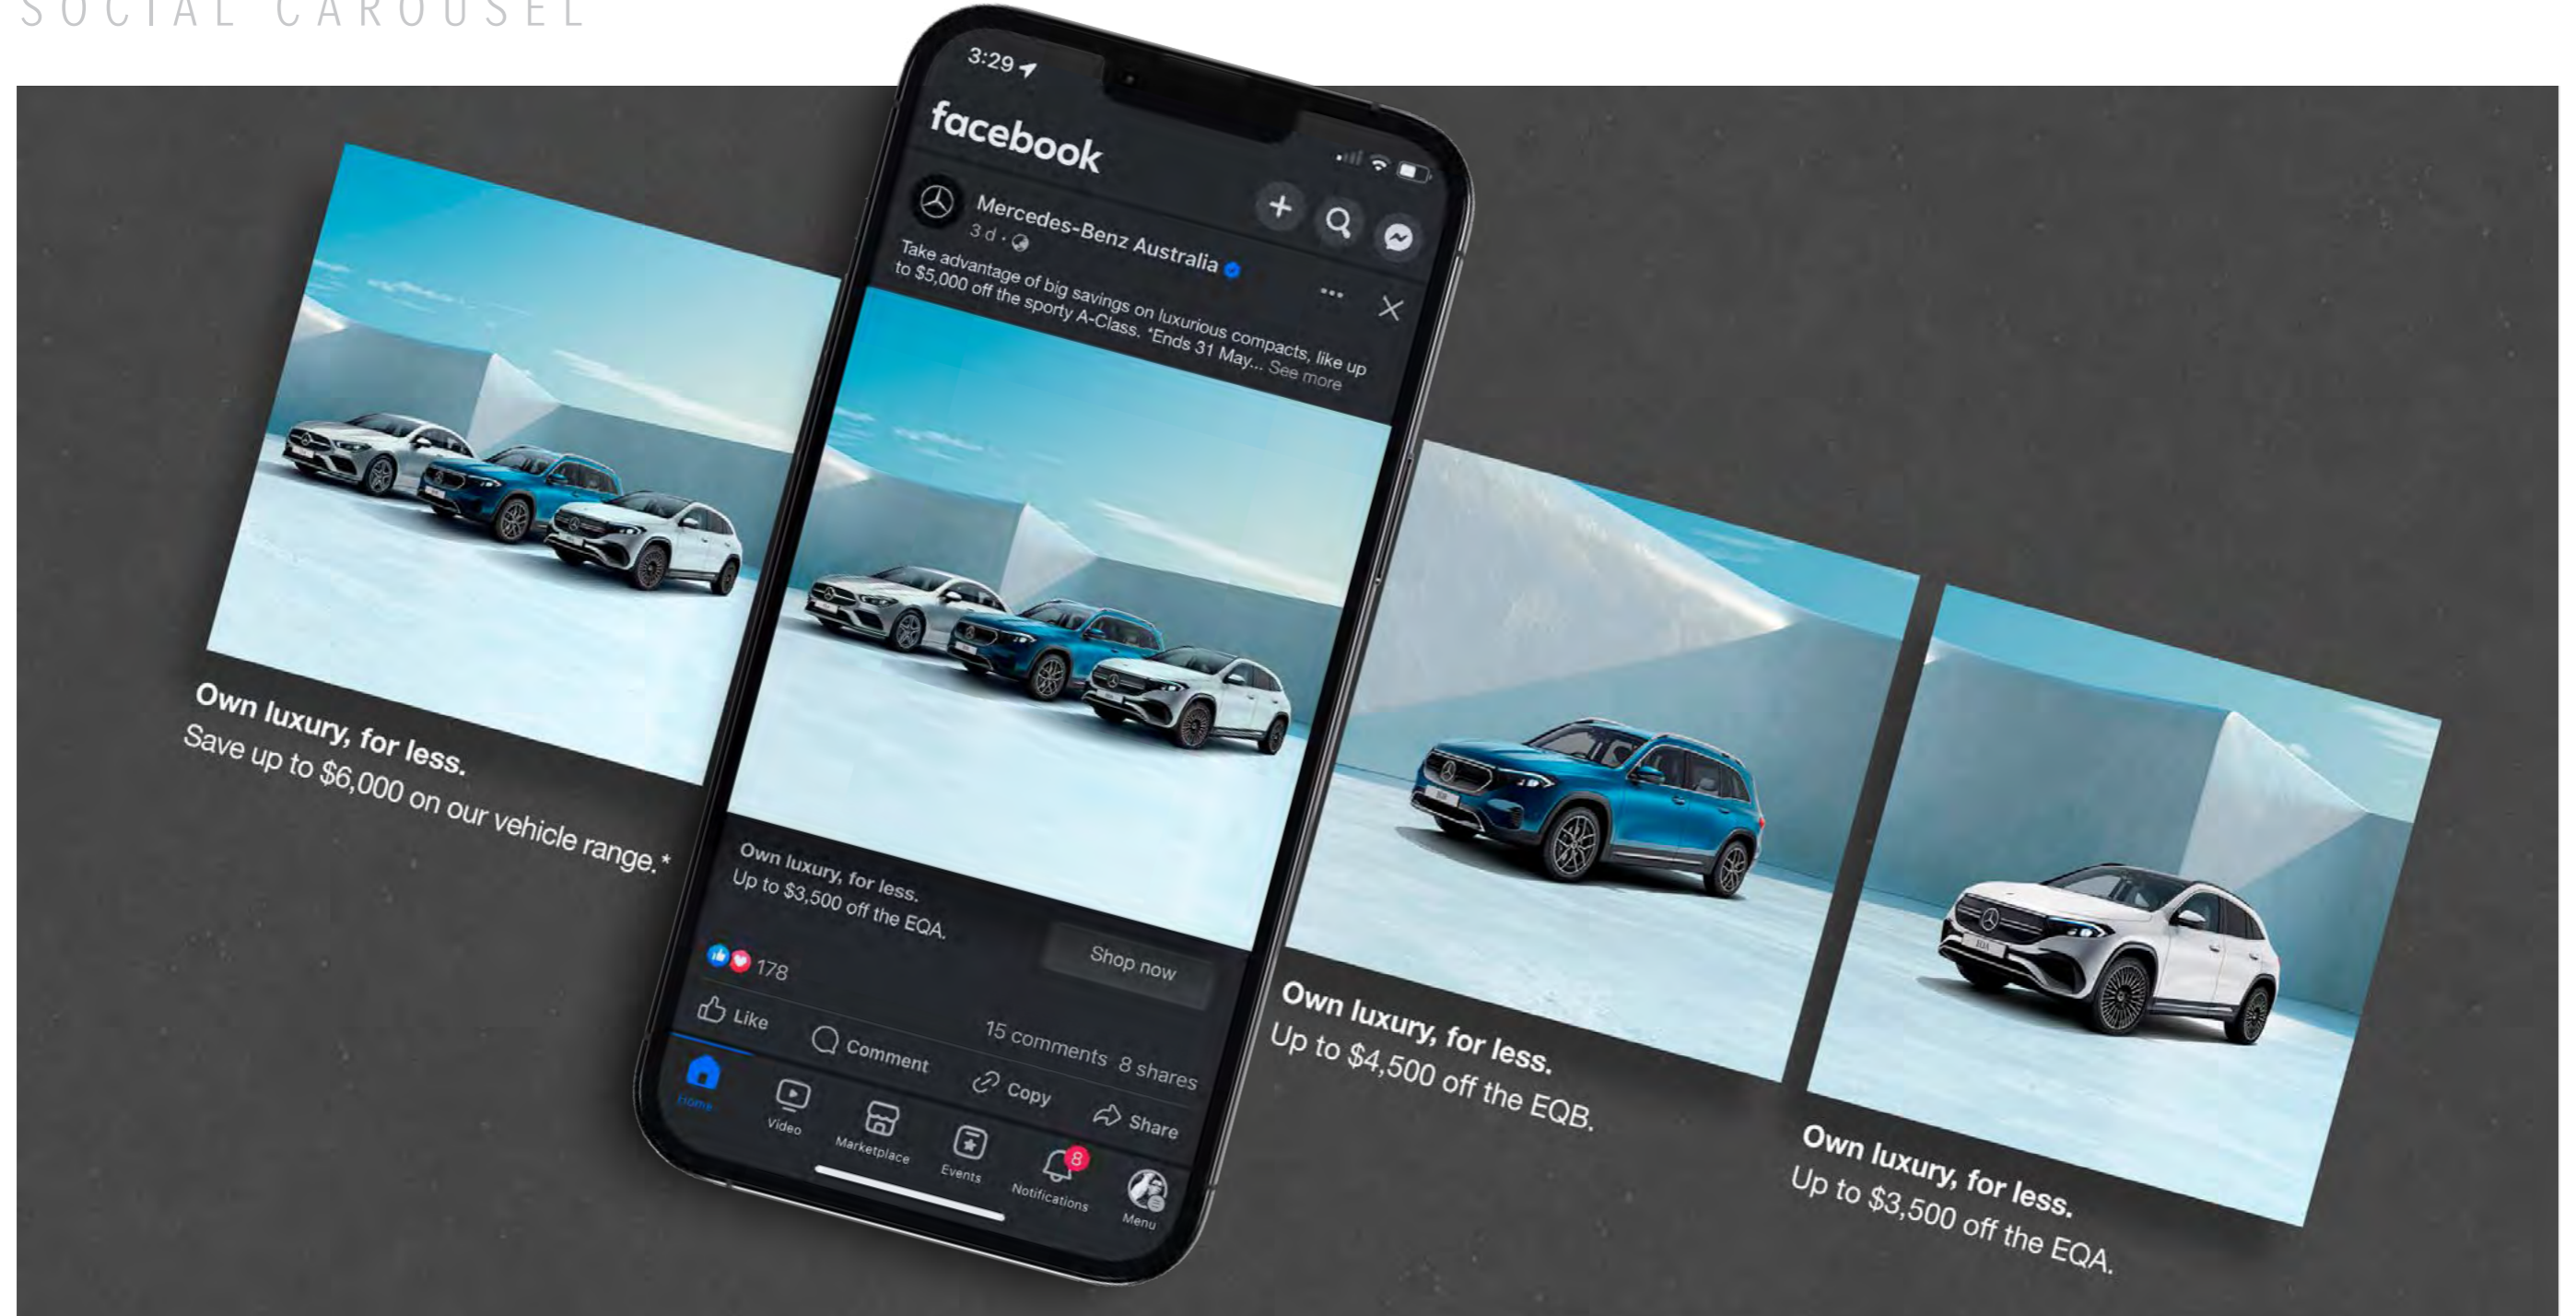

RETAILER CAMPAIGN

SOCIAL CAROUSEL

YIBO'S PORTFOLIO