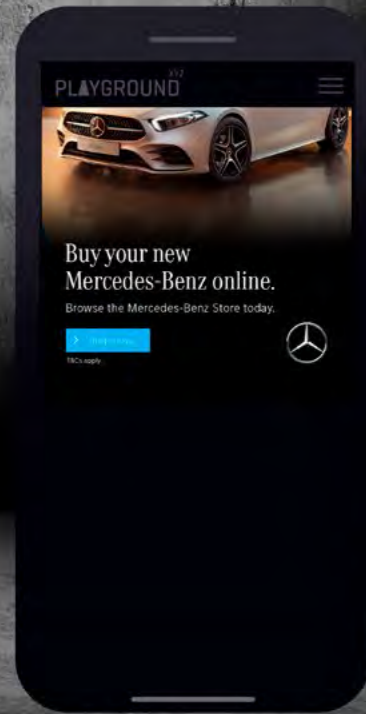

The full ad is revealed. The headline, subline and CTA appear on screen.

4

Viewers can now interact with the ad. Swiping up or down moves the image within the screen, revealing the artwork not originally in view.

5

Swiping up, the vehicle is now in full view. To leave the ad, viewers continue scrolling.

6

Scrolling up more moves the ad to the top of the page.

DIGITAL

HOMEPAGE TAKEOVER & HIGH IMPACT BANNER

DIGITAL BANNER STORYBOARD