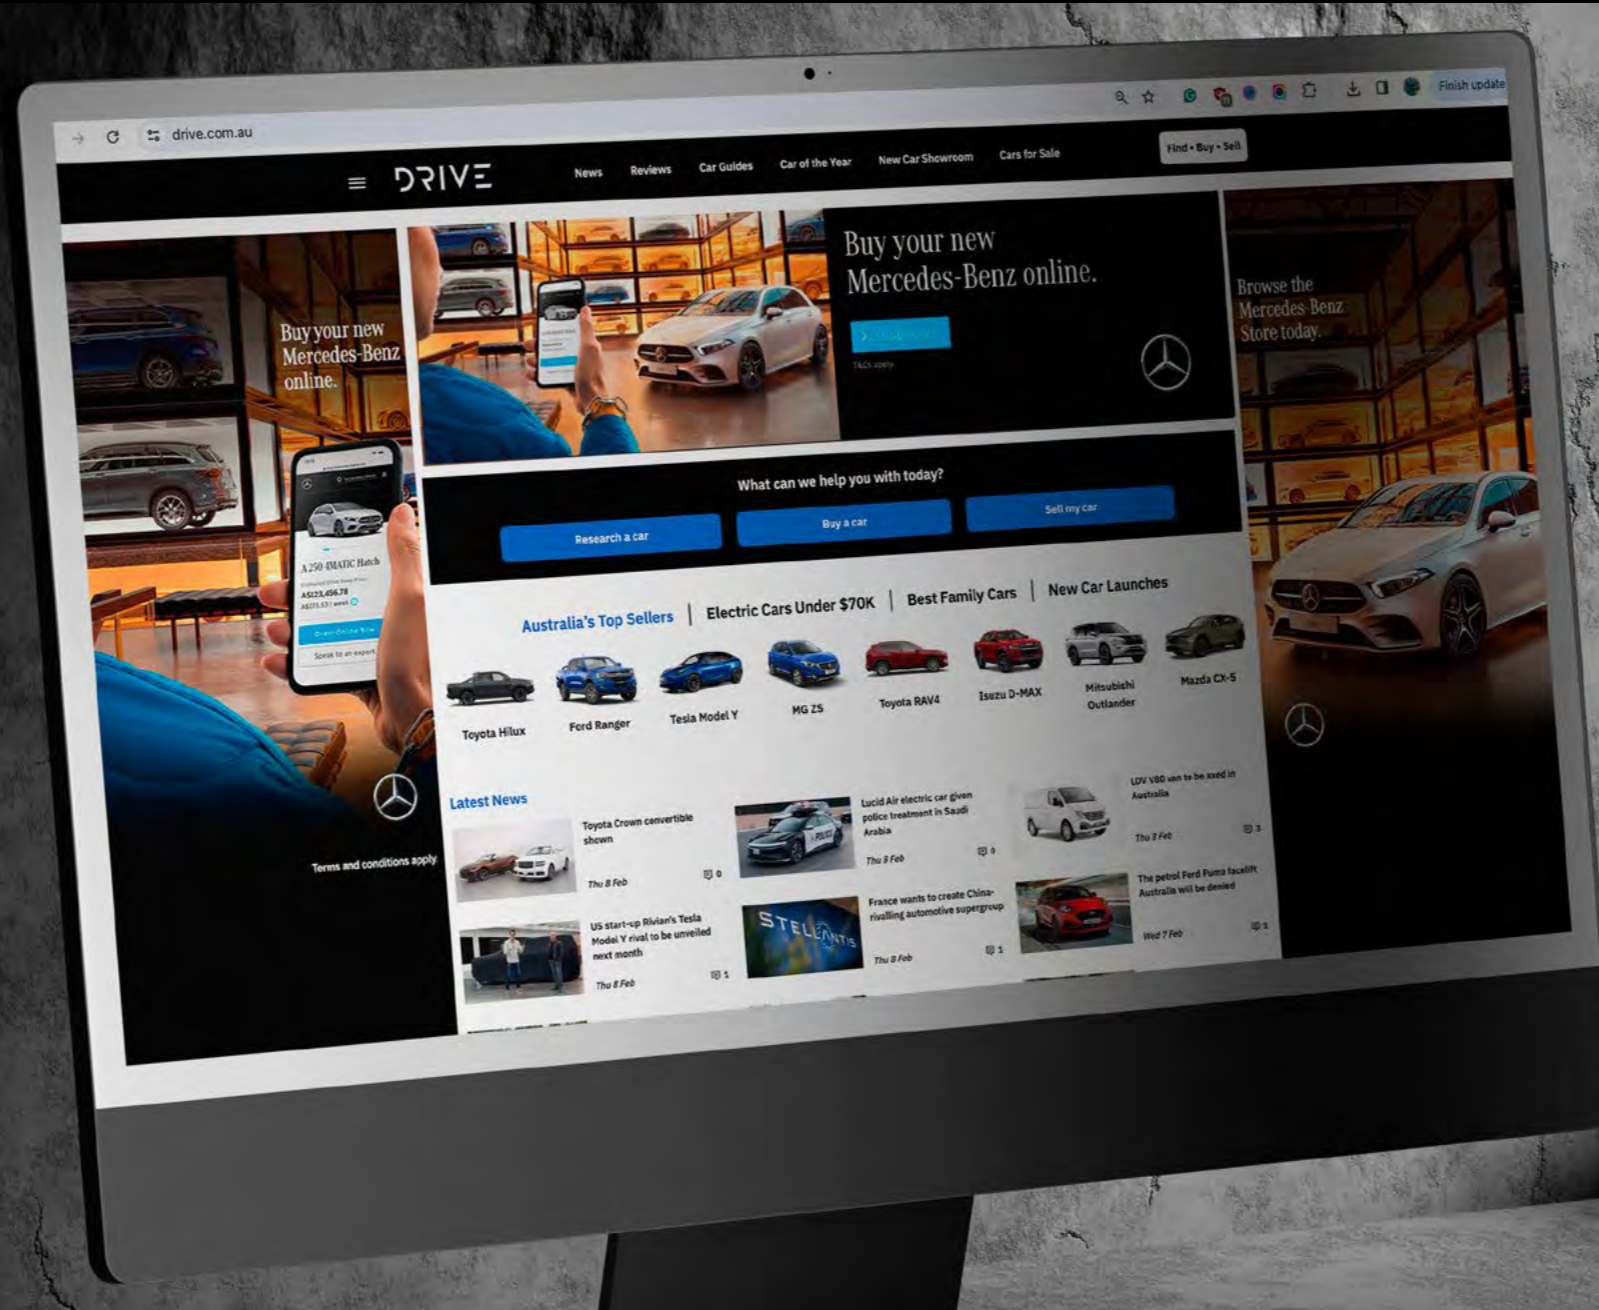

HOMEPAGE FIREPLACE

DRIVE.COM.AU

DRIVE