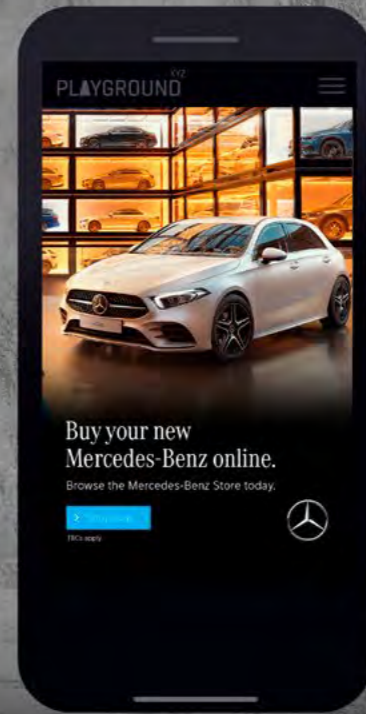

DRIVE.COM.AU

DRIVE

HANGTIME PLACEMENTS

PLAYGROUND XYZ

1

Scrolling up reveals the ad.

2

3

The full ad is revealed. The headline, subline and CTA appear on screen.

4

Viewers can now interact with the ad. Swiping up or down moves the image within the screen, revealing the artwork not originally in view.

5

Swiping up, the vehicle is now in full view. To leave the ad, viewers continue scrolling.

6

Scrolling up more moves the ad to the top of the page.

DIGITAL

HOMEPAGE TAKEOVER & HIGH IMPACT BANNER

DIGITAL BANNER STORYBOARD