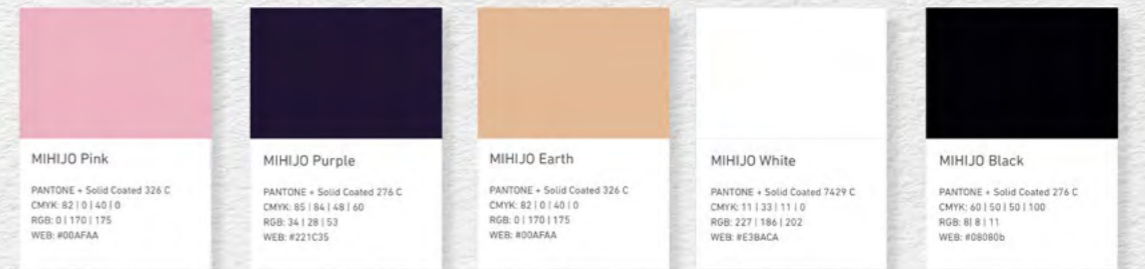

DIN Next Rounded LT Pro

abcdefghijklmnopqrstuwx
yz
ABCDEFGHIJKLMNOPQRSTUWXY
Z
1234567890

MIHIJO BRANDING

COLOUR PALETTE

YIBO'S PORTFOLIO

Primary colour

Aqua Blue

PANTONE + Solid Coated 326 C
CMYK: 82 | 0 | 40 | 0
RGB: 0 | 170 | 175
WEB: #00AFAA

Blush Pink

PANTONE + Solid Coated 7429 C
CMYK: 82 | 0 | 40 | 0
RGB: 0 | 170 | 175
WEB: #00AFAA

Secondary Colours

White & Black

MIHIJO BRANDING

PACKAGING

MIHIJO

MIHIJO BRANDING